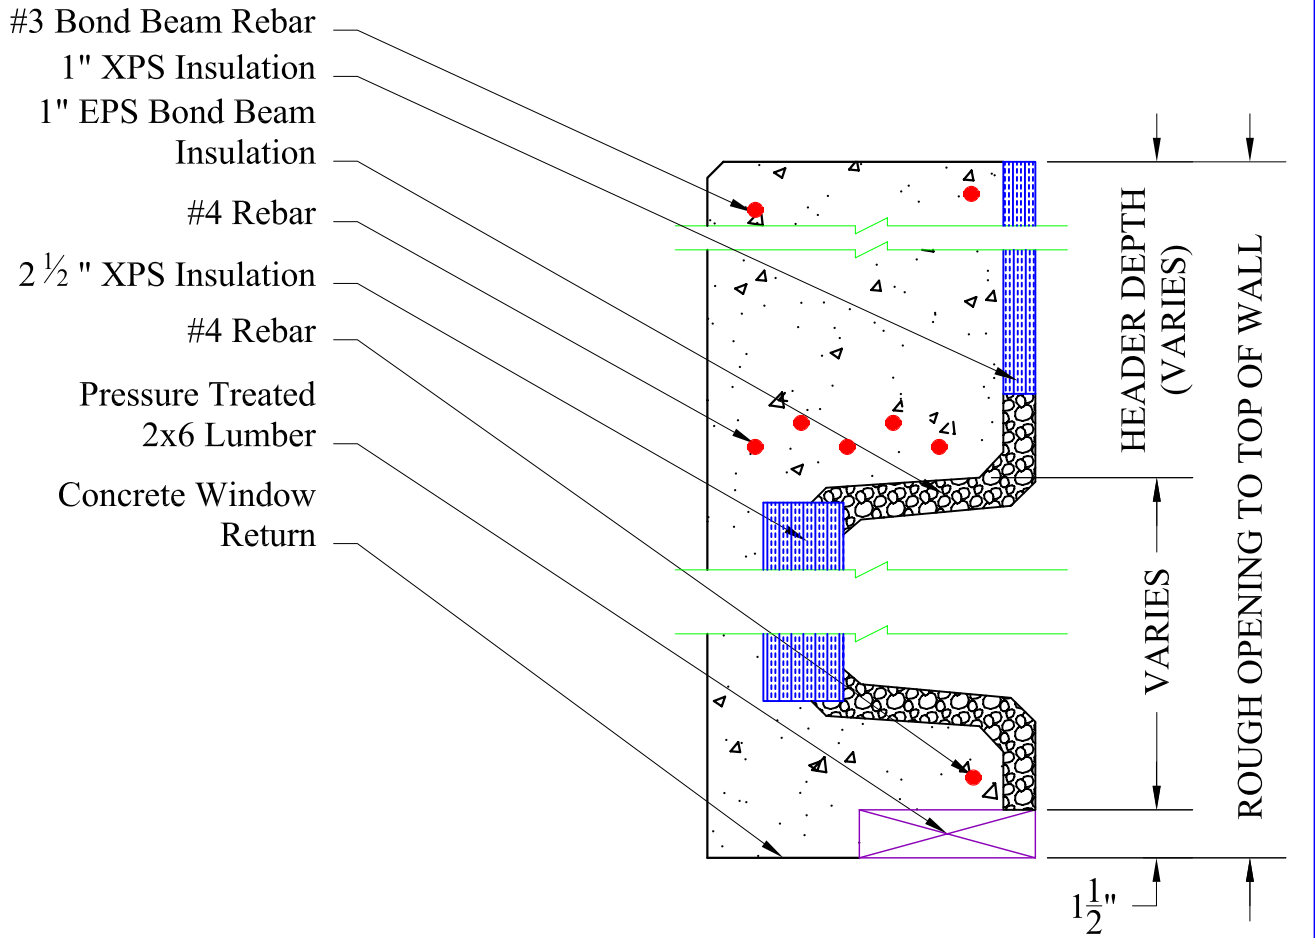

Xi WINDOW HEAD / HEADER

Xi WINDOW JAMB

Xi WINDOW SILL "SLOPED"

937 East Earl Road, New Holland, PA 17557
Phone: 800-452-9255 / Fax: 717-351-9263

	NAME	DATE	PRODUCT LINE: Xi	
DRAWING BY:	NJEI	08/08/05	DESCRIPTION: Window Section Detail	
COMMENTS:			SIZE A	DWG NO / PART NO: DP0009
			DRAWING SCALE: 0'-2"=1'-0"	REVISION -
			PLOT SCALE: 1:6	SHEET: 1 of 1