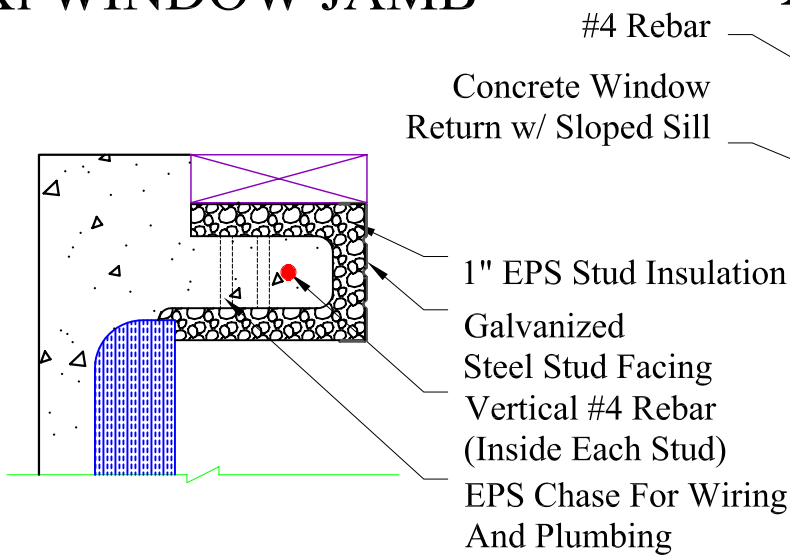

Xi WINDOW HEAD / HEADER

Xi WINDOW JAMB

Xi WINDOW SILL "SLOPED"

937 East Earl Road, New Holland, PA 17557
Phone: 800-452-9255 / Fax: 717-351-9263

	NAME	DATE	PRODUCT LINE: Xi	
DRAWING BY:	NJEI	08/08/05	DESCRIPTION: Window Section Detail	
COMMENTS:			SIZE A	DWG NO / PART NO: DP0009
			DRAWING SCALE: 0'-2"=1'-0"	REVISION -
			PLOT SCALE: 1:6	SHEET: 1 of 1